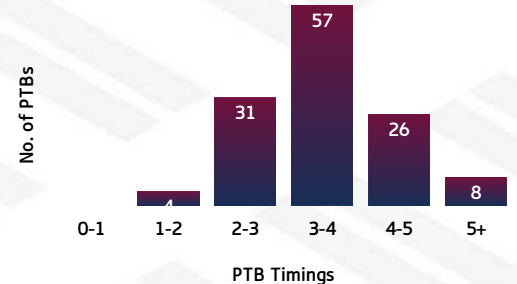

CAPRAS

Capras PTB Breakdown