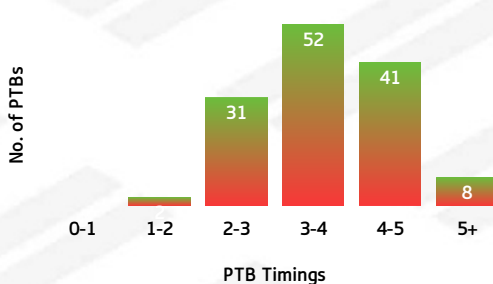

### SEAGULLS

Seagulls Tackling Breakdown

### TACKLING

WMS	TACKLING	CAP
262	TACKLES MADE	321
13	INEFFECTIVE	10
33	MISSED	30
85.1	EFFECTIVE TACKLE %	88.9
14	ONE ON ONE TACKLES	26
76	2 MAN TACKLES	78
23	3 MAN TACKLES	42
2	4+ MAN TACKLES	5

### CAPRAS

Capras Tackling Breakdown

### SEAGULLS

Seagulls PTB Breakdown