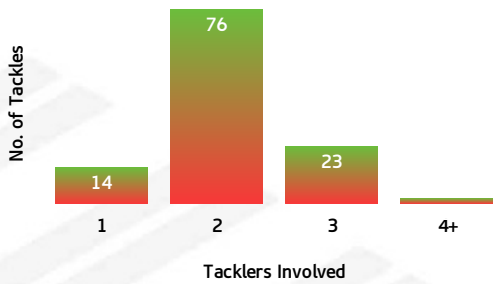

### SEAGULLS

LINEUP	RECEIPTS	PASSES	PASSES/RUN	DUMMY PASSES	KICKS	KICK METRES	LONG KICKS	SPACE
Daniel Ogden	27	14	0.88	5	0	0	0	0
Jack Goodsell	14	8	1.33	2	0	0	0	0
Jeriah Goodrich	7	4	0.57	0	0	0	0	0
Delouise Hoeter	20	6	0.43	1	1	6	0	0
Edward Burns	13	0	0	0	0	0	0	0
Shaun Nona	33	23	7.67	7	6	108	0	0
Pat Templeman	44	28	7	2	11	257	0	0
Patrick Carrigan	18	2	0.12	1	0	0	0	0
Mitchell Cronin	115	109	15.57	5	0	0	0	0
Keenan Palasia	9	1	0.12	1	0	0	0	0
Atelea Vea	17	3	0.21	3	0	0	0	0
Adam Tuimavave-G...	14	0	0	2	0	0	0	0
Max Elliott	13	2	0.18	0	1	7	0	0
Jayden Berrell	14	8	1.33	7	0	0	0	0
Stedman Lefau	5	0	0	0	0	0	0	0
Salesi Funaki	10	1	0.11	1	0	0	0	0
Lachlan Lee	13	1	0.08	0	0	0	0	0

### PASSING/KICKING

WMS	PASSING	CAP
386	RECEIPTS	357
210	PASSES	193
14	SHIFTS LEFT	14
5	SHIFTS RIGHT	10
1.28	PASSES/RUN	1.26
37	DUMMY PASSES	39
5	OFFLOADS	8

WMS	KICKING	CAP
19	KICKS	19
379	KICKING METRES	530
5	BOMB KICKS	3
6	GRUBBER KICKS	4
4	CHIP KICKS	2
0	CROSSFIELD KICKS	0
0	FORCED DROPOUT KICKS	1
0	DEAD IN GOAL KICKS	0
0	LONG KICKS INTO SPACE	5

### SEAGULLS

Seagulls Tackling Breakdown