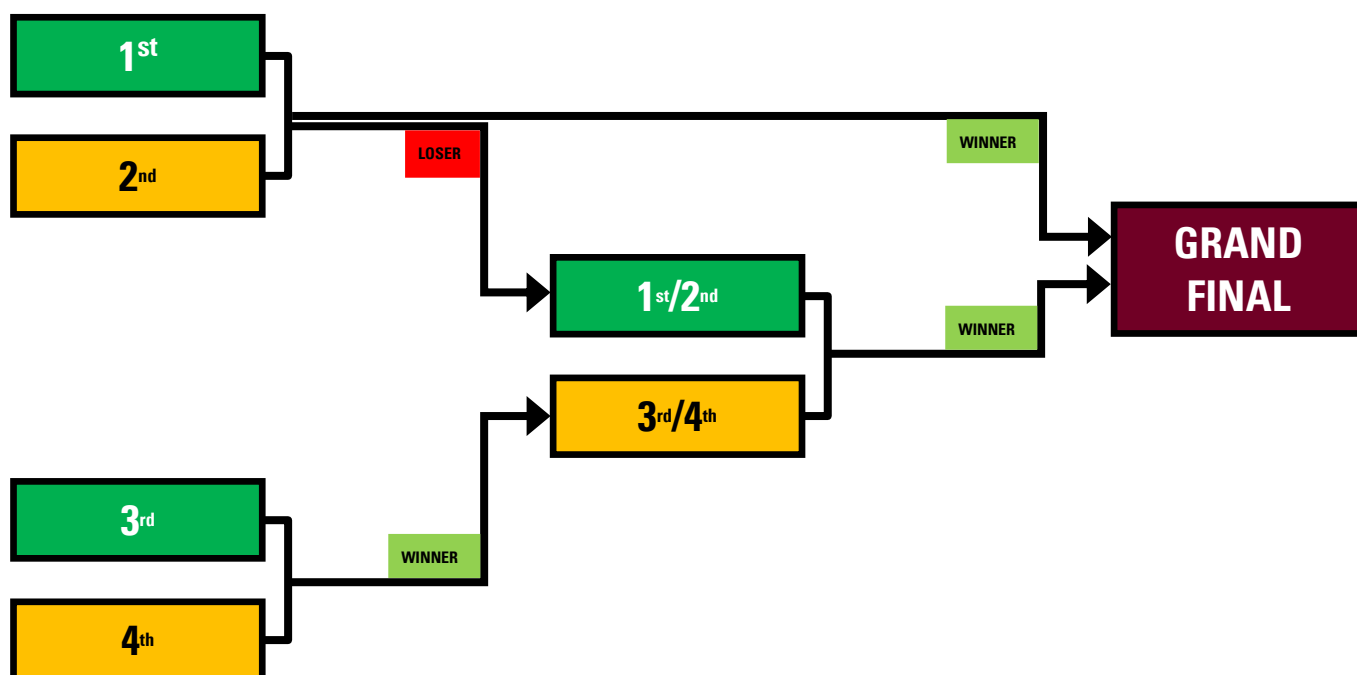

1. SEQ WOMEN'S DIVISION 1 FINALS FORMAT

FINALS WEEK 1 (27-28 July)

GRAND FINAL (3-4 August)

2. SEQ WOMEN'S DIVISION 2 FINALS FORMAT

FINALS WEEK 1 (27-28 July)

FINALS WEEK 2 (3-4 August)

GRAND FINAL (10-11 August)

3. SEQ WOMEN'S DIVISION 3 GREEN FINALS FORMAT

FINALS WEEK 1 (27-28 July) FINALS WEEK 2 (3-4 August) GRAND FINAL (10-11 August)

4. SEQ WOMEN'S DIVISION 3 WHITE FINALS FORMAT

FINALS WEEK 1 (27-28 July) FINALS WEEK 2 (3-4 August) GRAND FINAL (10-11 August)