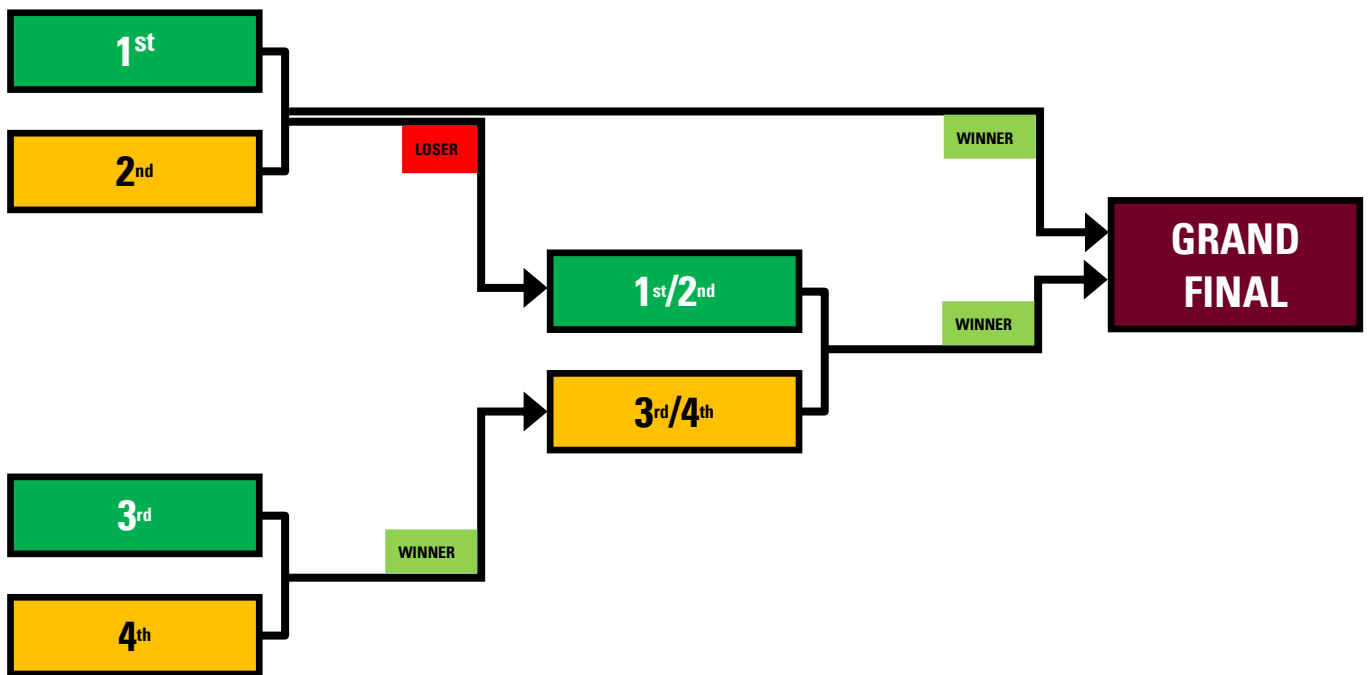

1. SEQ WOMEN'S DIVISION 1 FINALS FORMAT

FINALS WEEK 1 (27-28 July)

GRAND FINAL (3-4 August)

2. SEQ WOMEN'S DIVISION 2 FINALS FORMAT

FINALS WEEK 1 (27-28 July)

FINALS WEEK 2 (3-4 August)

GRAND FINAL (10-11 August)

3. SEQ WOMEN'S DIVISION 3 GREEN FINALS FORMAT

FINALS WEEK 1 (27-28 July) FINALS WEEK 2 (3-4 August) GRAND FINAL (10-11 August)

4. SEQ WOMEN'S DIVISION 3 WHITE FINALS FORMAT

FINALS WEEK 1 (27-28 July) FINALS WEEK 2 (3-4 August) GRAND FINAL (10-11 August)