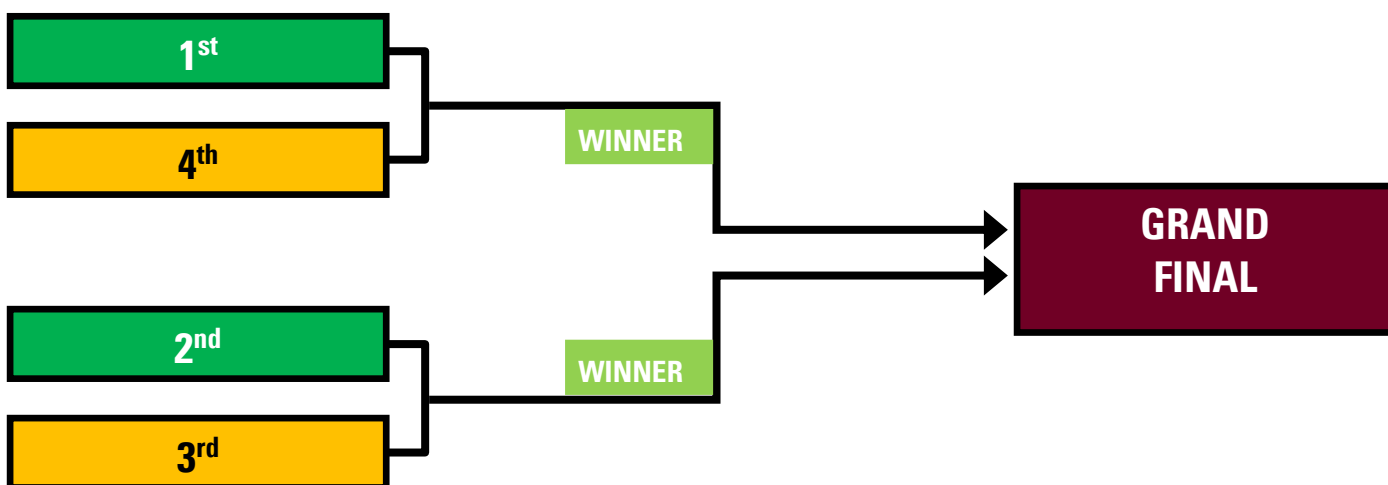

1. SEQ WOMEN'S DIVISION 1 FINALS FORMAT

FINALS WEEK 1 (27-28 July)

GRAND FINAL (3-4 August)

2. SEQ WOMEN'S DIVISION 2 FINALS FORMAT

FINALS WEEK 1 (27-28 July)

FINALS WEEK 2 (3-4 August)

GRAND FINAL (10-11 August)

3. SEQ WOMEN'S DIVISION 3 GREEN FINALS FORMAT

FINALS WEEK 1 (27-28 July) FINALS WEEK 2 (3-4 August) GRAND FINAL (10-11 August)

4. SEQ WOMEN'S DIVISION 3 WHITE FINALS FORMAT

FINALS WEEK 1 (27-28 July) FINALS WEEK 2 (3-4 August) GRAND FINAL (10-11 August)