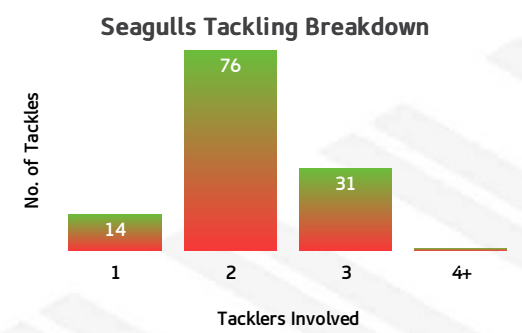

MATCH REPORT

2018 INTRUST SUPER CUP - ROUND 21

BEARS PASSING/KICKING SEAGULLS

LINEUP	RECEIPTS	PASSES	PASSES/RUN	DUMMY PASSES	KICKS	KICK METRES	LONG KICKS SPACE
Kurtis Rowe	23	13	1.62	0	1	1	0
Troy Leo	14	2	0.18	0	0	0	0
Sami Sauluma	16	5	0.42	0	0	0	0
Josh Berkers	11	7	0.58	0	0	0	0
Toby McIntosh	17	5	0.42	0	0	0	0
Dylan Phythian	30	15	1.67	3	8	238	2
Jamal Fogarty	44	35	5.83	4	8	236	2
Luke Page	16	4	0.31	1	0	0	0
Pat Politoni	94	91	91	5	3	90	1
Matt White	12	2	0.2	1	0	0	0
Matt Robinson	15	0	0	0	0	0	0
Hayden Schwass	17	1	0.06	1	0	0	0
Sam Coster	18	12	2	1	0	0	0
Jeff Lynch	7	0	0	0	0	0	0
Kai O'Donnell	9	1	0.12	1	0	0	0
Jesse Savage	12	3	0.38	3	0	0	0
Tyler Sparks	2	0	0	0	0	0	0

BEA	PASSING	WMS
357	RECEIPTS	324
196	PASSES	173
13	SHIFTS LEFT	7
5	SHIFTS RIGHT	7
1.25	PASSES/RUN	1.13
20	DUMMY PASSES	29
6	OFFLOADS	12

LINEUP	RECEIPTS	PASSES	PASSES/RUN	DUMMY PASSES	KICKS	KICK METRES	LONG KICKS SPACE
Daniel Ogden	26	11	0.92	2	1	7	0
Jack Goodsell	9	1	0.12	0	0	0	0
Jeriah Goodrich	13	4	0.4	0	0	0	0
Delouise Hoeter	17	7	0.58	2	1	10	0
Edward Burns	14	1	0.07	0	0	0	0
Shaun Nona	24	14	2.8	6	7	189	2
Jayden Berrell	40	28	2.33	9	3	86	0
Patrick Carrigan	20	5	0.31	2	0	0	0
Mitchell Cronin	99	93	9.3	5	1	39	0
Keenan Palasia	5	0	0	1	0	0	0
Atelea Vea	7	2	0.33	1	0	0	0
Adam Tuimavave-G...	9	2	0.25	0	0	0	0
Max Elliott	10	1	0.11	0	0	0	0
Stedman Lefau	4	0	0	0	0	0	0
Salesi Funaki	6	0	0	0	0	0	0
Lachlan Lee	13	2	0.18	0	0	0	0
Alex Barr	8	2	0.33	1	0	0	0

BEA	KICKING	WMS
20	KICKS	13
567	KICKING METRES	332
1	BOMB KICKS	3
9	GRUBBER KICKS	2
2	CHIP KICKS	0
0	CROSSFIELD KICKS	0
0	FORCED DROPOUT KICKS	0
0	DEAD IN GOAL KICKS	0
5	LONG KICKS INTO SPACE	2

BEARS TACKLING SEAGULLS

BEA	TACKLING	WMS
272	TACKLES MADE	277
23	INEFFECTIVE	14
28	MISSED	43
84.2	EFFECTIVE TACKLE %	82.9
22	ONE ON ONE TACKLES	14
51	2 MAN TACKLES	76
49	3 MAN TACKLES	31
1	4+ MAN TACKLES	1

BEARS PLAY THE BALL SEAGULLS