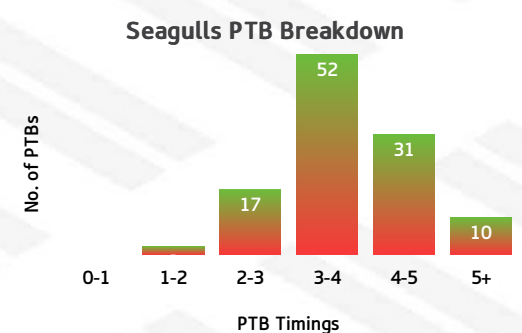

BEA	PTB (SECONDS)	WMS
0	0-1 SECONDS	0
4	1-2 SECONDS	2
29	2-3 SECONDS	17
50	3-4 SECONDS	52
27	4-5 SECONDS	31
16	5+ SECONDS	10