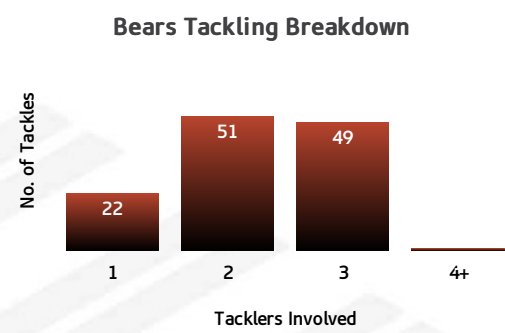

BEARS PASSING/KICKING SEAGULLS

LINEUP	RECEIPTS	PASSES	PASSES/RUN	DUMMY PASSES	KICKS	KICK METRES	LONG KICKS SPACE
Kurtis Rowe	23	13	1.62	0	1	1	0
Troy Leo	14	2	0.18	0	0	0	0
Sami Sauluma	16	5	0.42	0	0	0	0
Josh Berkers	11	7	0.58	0	0	0	0
Toby McIntosh	17	5	0.42	0	0	0	0
Dylan Phythian	30	15	1.67	3	8	238	2
Jamal Fogarty	44	35	5.83	4	8	236	2
Luke Page	16	4	0.31	1	0	0	0
Pat Politoni	94	91	91	5	3	90	1
Matt White	12	2	0.2	1	0	0	0
Matt Robinson	15	0	0	0	0	0	0
Hayden Schwass	17	1	0.06	1	0	0	0
Sam Coster	18	12	2	1	0	0	0
Jeff Lynch	7	0	0	0	0	0	0
Kai O'Donnell	9	1	0.12	1	0	0	0
Jesse Savage	12	3	0.38	3	0	0	0
Tyler Sparks	2	0	0	0	0	0	0

BEA	PASSING	WMS
357	RECEIPTS	324
196	PASSES	173
13	SHIFTS LEFT	7
5	SHIFTS RIGHT	7
1.25	PASSES/RUN	1.13
20	DUMMY PASSES	29
6	OFFLOADS	12

LINEUP	RECEIPTS	PASSES	PASSES/RUN	DUMMY PASSES	KICKS	KICK METRES	LONG KICKS SPACE
Daniel Ogden	26	11	0.92	2	1	7	0
Jack Goodsell	9	1	0.12	0	0	0	0
Jeriah Goodrich	13	4	0.4	0	0	0	0
Delouise Hoeter	17	7	0.58	2	1	10	0
Edward Burns	14	1	0.07	0	0	0	0
Shaun Nona	24	14	2.8	6	7	189	2
Jayden Berrell	40	28	2.33	9	3	86	0
Patrick Carrigan	20	5	0.31	2	0	0	0
Mitchell Cronin	99	93	9.3	5	1	39	0
Keenan Palasia	5	0	0	1	0	0	0
Atelea Vea	7	2	0.33	1	0	0	0
Adam Tuimavave-G...	9	2	0.25	0	0	0	0
Max Elliott	10	1	0.11	0	0	0	0
Stedman Lefau	4	0	0	0	0	0	0
Salesi Funaki	6	0	0	0	0	0	0
Lachlan Lee	13	2	0.18	0	0	0	0
Alex Barr	8	2	0.33	1	0	0	0

BEA	KICKING	WMS
20	KICKS	13
567	KICKING METRES	332
1	BOMB KICKS	3
9	GRUBBER KICKS	2
2	CHIP KICKS	0
0	CROSSFIELD KICKS	0
0	FORCED DROPOUT KICKS	0
0	DEAD IN GOAL KICKS	0
5	LONG KICKS INTO SPACE	2

BEARS TACKLING SEAGULLS