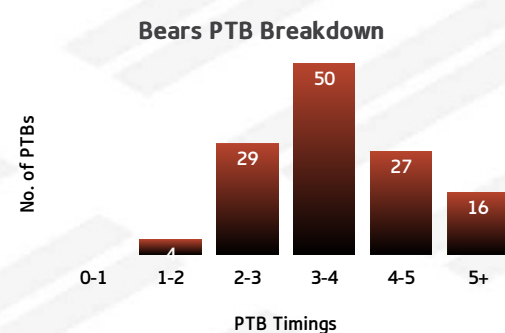

MATCH REPORT

2018 INTRUST SUPER CUP - ROUND 21

BEARS PASSING/KICKING SEAGULLS

LINEUP	RECEIPTS	PASSES	PASSES/RUN	DUMMY PASSES	KICKS	KICK METRES	LONG KICKS SPACE
Kurtis Rowe	23	13	1.62	0	1	1	0
Troy Leo	14	2	0.18	0	0	0	0
Sami Sauluma	16	5	0.42	0	0	0	0
Josh Berkers	11	7	0.58	0	0	0	0
Toby McIntosh	17	5	0.42	0	0	0	0
Dylan Phythian	30	15	1.67	3	8	238	2
Jamal Fogarty	44	35	5.83	4	8	236	2
Luke Page	16	4	0.31	1	0	0	0
Pat Politoni	94	91	91	5	3	90	1
Matt White	12	2	0.2	1	0	0	0
Matt Robinson	15	0	0	0	0	0	0
Hayden Schwass	17	1	0.06	1	0	0	0
Sam Coster	18	12	2	1	0	0	0
Jeff Lynch	7	0	0	0	0	0	0
Kai O'Donnell	9	1	0.12	1	0	0	0
Jesse Savage	12	3	0.38	3	0	0	0
Tyler Sparks	2	0	0	0	0	0	0

BEA	KICKING	WMS
20	KICKS	13
567	KICKING METRES	332
1	BOMB KICKS	3
9	GRUBBER KICKS	2
2	CHIP KICKS	0
0	CROSSFIELD KICKS	0
0	FORCED DROPOUT KICKS	0
0	DEAD IN GOAL KICKS	0
5	LONG KICKS INTO SPACE	2

BEARS TACKLING SEAGULLS

BEA	TACKLING	WMS
272	TACKLES MADE	277
23	INEFFECTIVE	14
28	MISSED	43
84.2	EFFECTIVE TACKLE %	82.9
22	ONE ON ONE TACKLES	14
51	2 MAN TACKLES	76
49	3 MAN TACKLES	31
1	4+ MAN TACKLES	1

BEARS PLAY THE BALL SEAGULLS